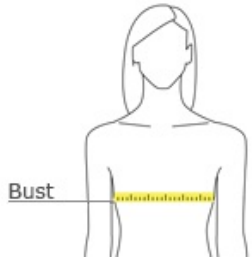

Ladies Mini Stripe Gathered Racerback Tank DM421

Our mini stripe tank has gathers in the back for easygoing movement.

- 4-ounce, 100% ring spun combed cotton yarn dye
- 30 singles

HOW TO MEASURE

BUST

With arms down at sides, measure around the upper body, under arms and around the fullest part of the bust.

SIZE CHART

	XS	S	M	L	XL	3XL	4XL
Size	0/2	4/6	8/10	12/14	16/18	22/24	24/26
Bust	32-34	35-36	37-38	39-41	42-44	48-50	51-53

COLOR INFORMATION

Black

Coral

Lapis Blue