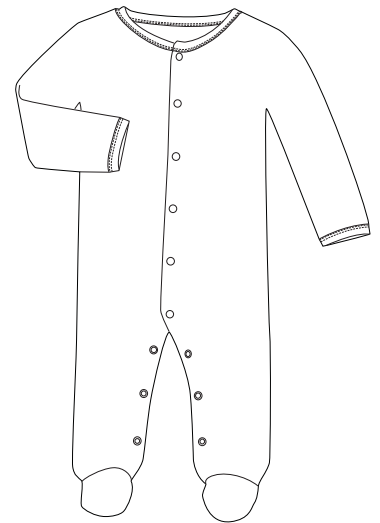

# Infant 1-Piece with Feet

## CAR08

- \* 5.3-ounce, 100% ringspun combed cotton
- \* Full-front and inner leg snaps
- \* Dyed-to-match snaps
- \* 1 x 1 rib knit collar and long sleeve cuffs

**Care Instructions:**  
Machine wash cold. Wash inside out with like colors. Do not bleach. Tumble dry low. Warm iron if necessary.

Finished Measurements in Inches	
Size	6M
Chest 1" below armhole	10.5
Center back length	14
Foot pad length	5.5

Colors	
	Light Blue
	Light Pink
	White

**Please Note:**  
Colors shown are approximate and for reference only. For closest match see PMS colors, or for exact match, returnable samples and grommited samples are available.